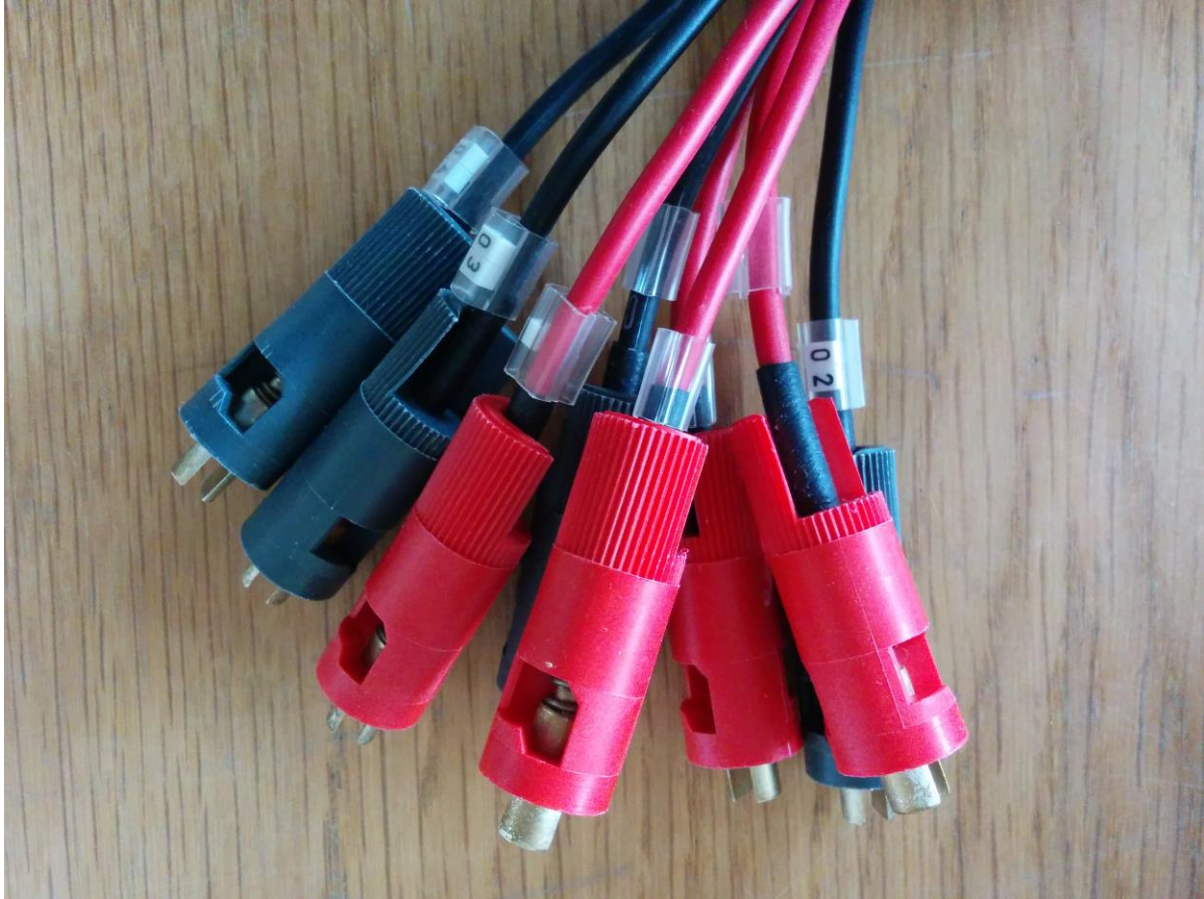

Figure 2: Old Test Plugs